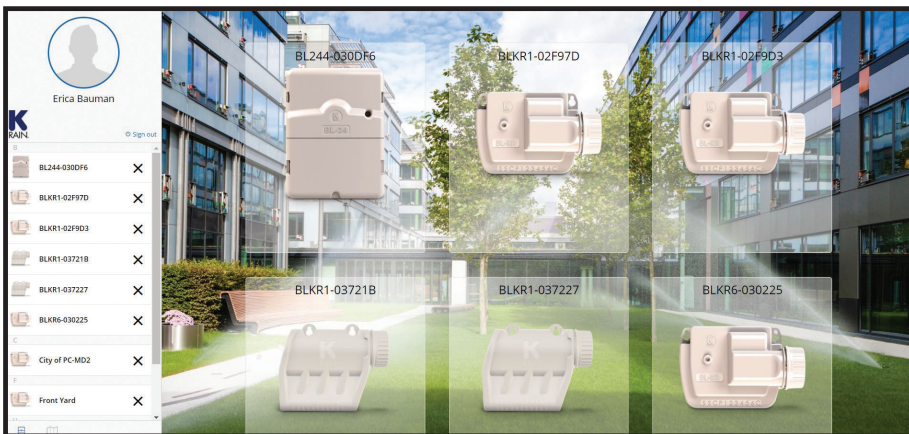

BL-24

Bluetooth Smart Irrigation Controller

K-Rain's BL-24 bluetooth operated controller now has an updated application uniting users with new time-saving and productivity-enhancing benefits.

- Change controller settings via smartphone, tablet or web browser – Built in wireless connection.
- One easy app does it all – Manage up to 400 controllers from one app.
- Geo-location feature – Shows every site, every controller, every program.
- Setting change updates – Updates you and your field team any time a setting is changed.
- 4, 6, 9 and 12 station models – Ability to install a controller that equals the number of valves in a valve box.

Web Portal and Management Platform

- Centrally program BL-24s from a web interface by creating an account at myblkr.krain.com
- Create, back up and restore programs from app or web browser
- View all devices on an interactive map

Scan QR Code to download the FREE K-Rain BL-24 App.

iTunes Apple Device App

GOOGLE PLAY Android App

Specifications

- AC Power
- Input: 110V – 60 Hz
- Output : 24V – 60 Hz
- Maximum load 0.75 AMPS on the output (18VA)
- Ability to power a 24V Solenoid coil plus a master valve (or pump start relay)
- Surge protection to 4kV on all inputs/outputs
- Dimensions for 4, 6 station models; Height: 5.7" (14.5 cm), width: 4.3" (11 cm) depth: 1.5" (3.6 cm)
- Dimensions for 9, 12 station models; Height: 5.7" (14.5 cm), width: 6.3" (16 cm) depth: 1.5" (3.6 cm)

Models

- BL-24-4 4 Station Bluetooth Controller
- BL-24-6 6 Station Bluetooth Controller
- BL-24-9 9 Station Bluetooth Controller
- BL-24-12 12 Station Bluetooth Controller

Central programming from a web browser.