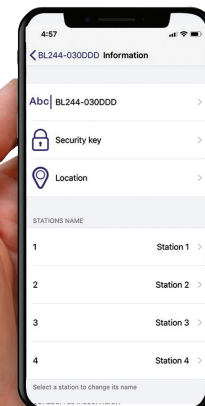

K-Rain Manufacturing Corp.
1640 Australian Avenue
Riviera Beach, FL 33404 USA
561.844.1002
FAX: 561.842.9493
1.800.735.7246 | www.krain.com

Find devices associated with your account on an interactive map