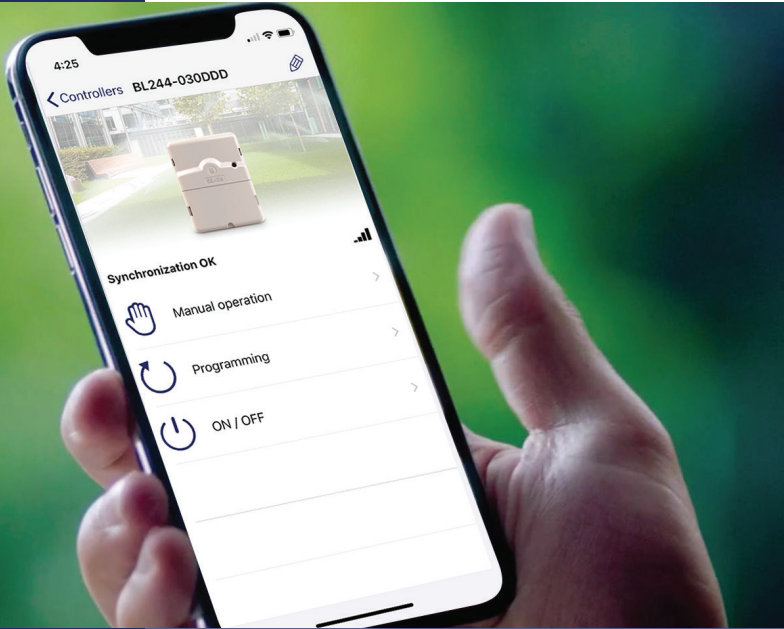

BL-24

Bluetooth Smart Irrigation Controller

K-Rain's BL-24 bluetooth operated controller now has an updated application uniting users with new time-saving and productivity-enhancing benefits.

- Change controller settings via smartphone, tablet or web browser – Built in wireless connection.
- One easy app does it all – Manage up to 400 controllers from one app.
- Geo-location feature – Shows every site, every controller, every program.
- Setting change updates – Updates you and your field team any time a setting is changed.
- 4, 6, 9 and 12 station models – Ability to install a controller that equals the number of valves in a valve box.

Find devices associated with your account on an interactive map

Free Smartphone/Tablet App Features

- Transform your iOS or Android smartphone or tablet into a remote control and fully program your BL-24 controller(s) using Bluetooth Smart technology from up to 35 feet away
- Add a passcode lock to each controller for added security
- Add multiple BL-24 controllers (up to 400) and program/control them using 1 app on your smartphone, tablet or web browser

Scan QR Code to download the FREE K-Rain BL-24 App.

iTunes Apple Device App

GOOGLE PLAY Android App

Specifications

- AC Power
- Input: 110V – 60 Hz
- Output : 24V – 60 Hz
- Maximum load 0.75 AMPS on the output (18VA)
- Ability to power a 24V Solenoid coil plus a master valve (or pump start relay)
- Surge protection to 4kV on all inputs/outputs
- Dimensions for 4, 6 station models; Height: 5.7" (14.5 cm), width: 4.3" (11 cm) depth: 1.5" (3.6 cm)
- Dimensions for 9, 12 station models; Height: 5.7" (14.5 cm), width: 6.3" (16 cm) depth: 1.5" (3.6 cm)