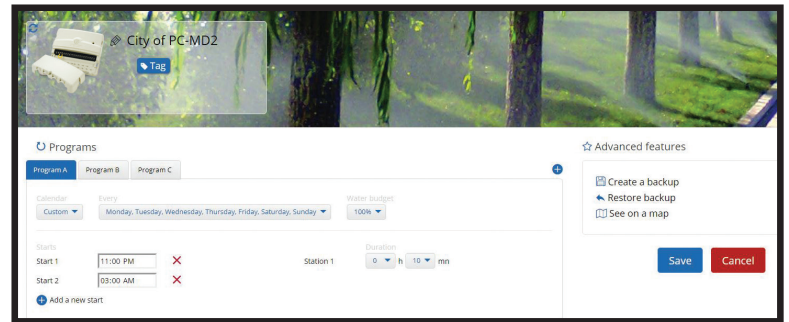

Free Smartphone/Tablet App Features

- Transform your iOS or Android smartphone or tablet into a remote control and fully program your BL-24 controller(s) using Bluetooth Smart technology from up to 35 feet away
- Add a passcode lock to each controller for added security
- Add multiple BL-24 controllers (up to 400) and program/control them using 1 app on your smartphone, tablet or web browser

Web Portal and Management Platform

- Centrally program BL-24s from a web interface by creating an account at myblkr.krain.com
- Create, back up and restore programs from app or web browser
- View all devices on an interactive map

Scan QR Code to download the FREE K-Rain BL-24 App.

iTunes Apple Device App

GOOGLE PLAY Android App

Specifications

- AC Power
- Input: 110V – 60 Hz
- Output : 24V – 60 Hz
- Maximum load 0.75 AMPS on the output (18VA)
- Ability to power a 24V Solenoid coil plus a master valve (or pump start relay)
- Surge protection to 4kV on all inputs/outputs
- Dimensions for 4, 6 station models; Height: 5.7" (14.5 cm), width: 4.3" (11 cm) depth: 1.5" (3.6 cm)
- Dimensions for 9, 12 station models; Height: 5.7" (14.5 cm), width: 6.3" (16 cm) depth: 1.5" (3.6 cm)

Models

- BL-24-4 4 Station Bluetooth Controller
- BL-24-6 6 Station Bluetooth Controller
- BL-24-9 9 Station Bluetooth Controller
- BL-24-12 12 Station Bluetooth Controller

Central programming from a web browser.