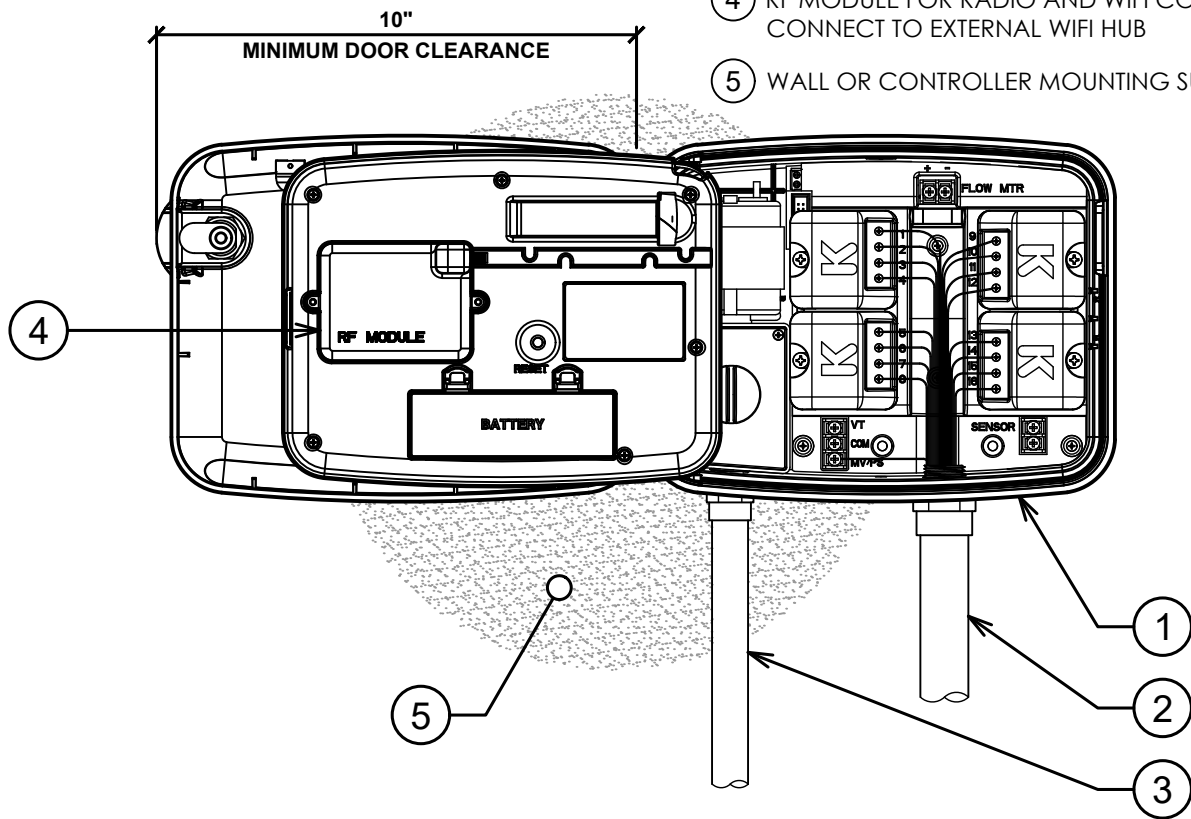

- ① K-RAIN PRO EX 2.0 WIFI MODEL 3202-WIFI-KIT: PRO EX 2.0 WIFI ENABLED MODULAR OUTDOOR IRRIGATION CONTROLLER WITH 115 VAC INTERNAL TRANSFORMER
- ② IRRIGATION CONTROL WIRE INSTALLED IN CONDUIT: SIZE AND TYPE PER LOCAL CODES
- ③ ELECTRICAL POWER SUPPLY INSTALLED IN CONDUIT: SIZE AND TYPE PER LOCAL CODES
- ④ RF MODULE FOR RADIO AND WIFI CONTROL: CONNECT TO EXTERNAL WIFI HUB
- ⑤ WALL OR CONTROLLER MOUNTING SURFACE

- ① K-RAIN PRO EX 2.0 WIFI MODEL 3202ID-WIFI-KIT: PRO EX 2.0 WIFI ENABLED MODULAR INDOOR IRRIGATION CONTROLLER WITH 110 VAC PLUG PACK TRANSFORMER
- ② IRRIGATION CONTROL WIRE INSTALLED IN CONDUIT: SIZE AND TYPE PER LOCAL CODES
- ③ ELECTRICAL POWER SUPPLY: EXTERNAL PLUG-IN TRANSFORMER
- ④ RF MODULE FOR RADIO AND WIFI CONTROL: CONNECT TO EXTERNAL WIFI HUB
- ⑤ WALL OR CONTROLLER MOUNTING SURFACE

- ① K-RAIN PRO EX 2.0 WIFI MODEL 3202-220-WIFI-KIT: PRO EX 2.0 WIFI ENABLED MODULAR OUTDOOR IRRIGATION CONTROLLER WITH 220 VAC INTERNAL TRANSFORMER
- ② IRRIGATION CONTROL WIRE INSTALLED IN CONDUIT: SIZE AND TYPE PER LOCAL CODES
- ③ ELECTRICAL POWER SUPPLY INSTALLED IN CONDUIT: SIZE AND TYPE PER LOCAL CODES
- ④ RF MODULE FOR RADIO AND WIFI CONTROL: CONNECT TO EXTERNAL WIFI HUB
- ⑤ WALL OR CONTROLLER MOUNTING SURFACE

- ① K-RAIN PRO EX 2.0 WIFI MODEL 3202ID-220-WIFI-KIT: PRO EX 2.0 WIFI ENABLED MODULAR INDOOR IRRIGATION CONTROLLER WITH 220 VAC PLUG PACK TRANSFORMER.
- ② IRRIGATION CONTROL WIRE INSTALLED IN CONDUIT: SIZE AND TYPE PER LOCAL CODES
- ③ ELECTRICAL POWER SUPPLY: EXTERNAL PLUG-IN TRANSFORMER
- ④ RF MODULE FOR RADIO AND WIFI CONTROL: CONNECT TO EXTERNAL WIFI HUB
- ⑤ WALL OR CONTROLLER MOUNTING SURFACE