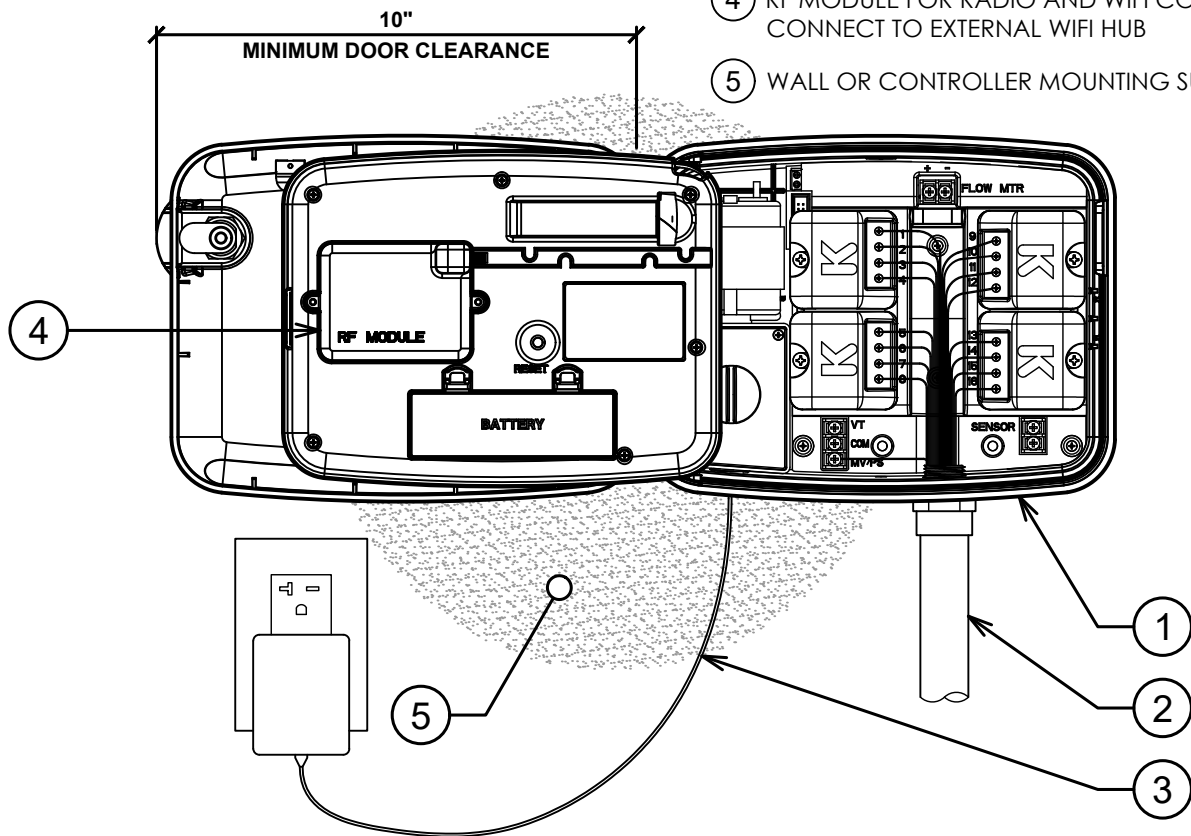

- ① K-RAIN PRO EX 2.0 WIFI MODEL 3202ID-220-WIFI-KIT: PRO EX 2.0 WIFI ENABLED MODULAR INDOOR IRRIGATION CONTROLLER WITH 220 VAC PLUG PACK TRANSFORMER.
- ② IRRIGATION CONTROL WIRE INSTALLED IN CONDUIT: SIZE AND TYPE PER LOCAL CODES
- ③ ELECTRICAL POWER SUPPLY: EXTERNAL PLUG-IN TRANSFORMER
- ④ RF MODULE FOR RADIO AND WIFI CONTROL: CONNECT TO EXTERNAL WIFI HUB
- ⑤ WALL OR CONTROLLER MOUNTING SURFACE

00

K-RAIN PRO EX 2.0 WIFI WALL MOUNT CONTROLLER

3" = 1'-0"

www.krain.com