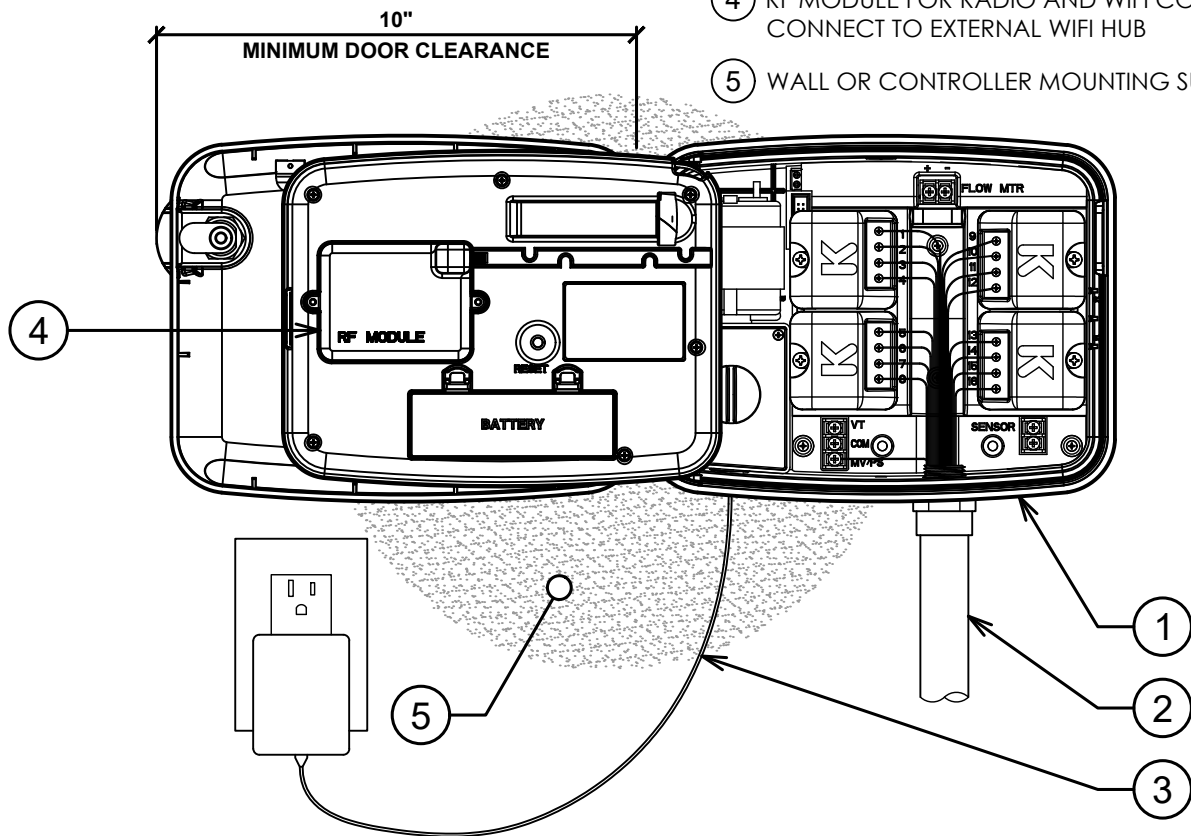

- ① K-RAIN PRO EX 2.0 WIFI MODEL 3202-WIFI-KIT: PRO EX 2.0 WIFI ENABLED MODULAR OUTDOOR IRRIGATION CONTROLLER WITH 115 VAC INTERNAL TRANSFORMER
- ② IRRIGATION CONTROL WIRE INSTALLED IN CONDUIT: SIZE AND TYPE PER LOCAL CODES
- ③ ELECTRICAL POWER SUPPLY INSTALLED IN CONDUIT: SIZE AND TYPE PER LOCAL CODES
- ④ RF MODULE FOR RADIO AND WIFI CONTROL: CONNECT TO EXTERNAL WIFI HUB
- ⑤ WALL OR CONTROLLER MOUNTING SURFACE

- ① K-RAIN PRO EX 2.0 WIFI MODEL 3202ID-WIFI-KIT: PRO EX 2.0 WIFI ENABLED MODULAR INDOOR IRRIGATION CONTROLLER WITH 110 VAC PLUG PACK TRANSFORMER
- ② IRRIGATION CONTROL WIRE INSTALLED IN CONDUIT: SIZE AND TYPE PER LOCAL CODES
- ③ ELECTRICAL POWER SUPPLY: EXTERNAL PLUG-IN TRANSFORMER
- ④ RF MODULE FOR RADIO AND WIFI CONTROL: CONNECT TO EXTERNAL WIFI HUB
- ⑤ WALL OR CONTROLLER MOUNTING SURFACE

- ① K-RAIN PRO EX 2.0 WIFI MODEL 3202-220-WIFI-KIT: PRO EX 2.0 WIFI ENABLED MODULAR OUTDOOR IRRIGATION CONTROLLER WITH 220 VAC INTERNAL TRANSFORMER
- ② IRRIGATION CONTROL WIRE INSTALLED IN CONDUIT: SIZE AND TYPE PER LOCAL CODES
- ③ ELECTRICAL POWER SUPPLY INSTALLED IN CONDUIT: SIZE AND TYPE PER LOCAL CODES
- ④ RF MODULE FOR RADIO AND WIFI CONTROL: CONNECT TO EXTERNAL WIFI HUB
- ⑤ WALL OR CONTROLLER MOUNTING SURFACE