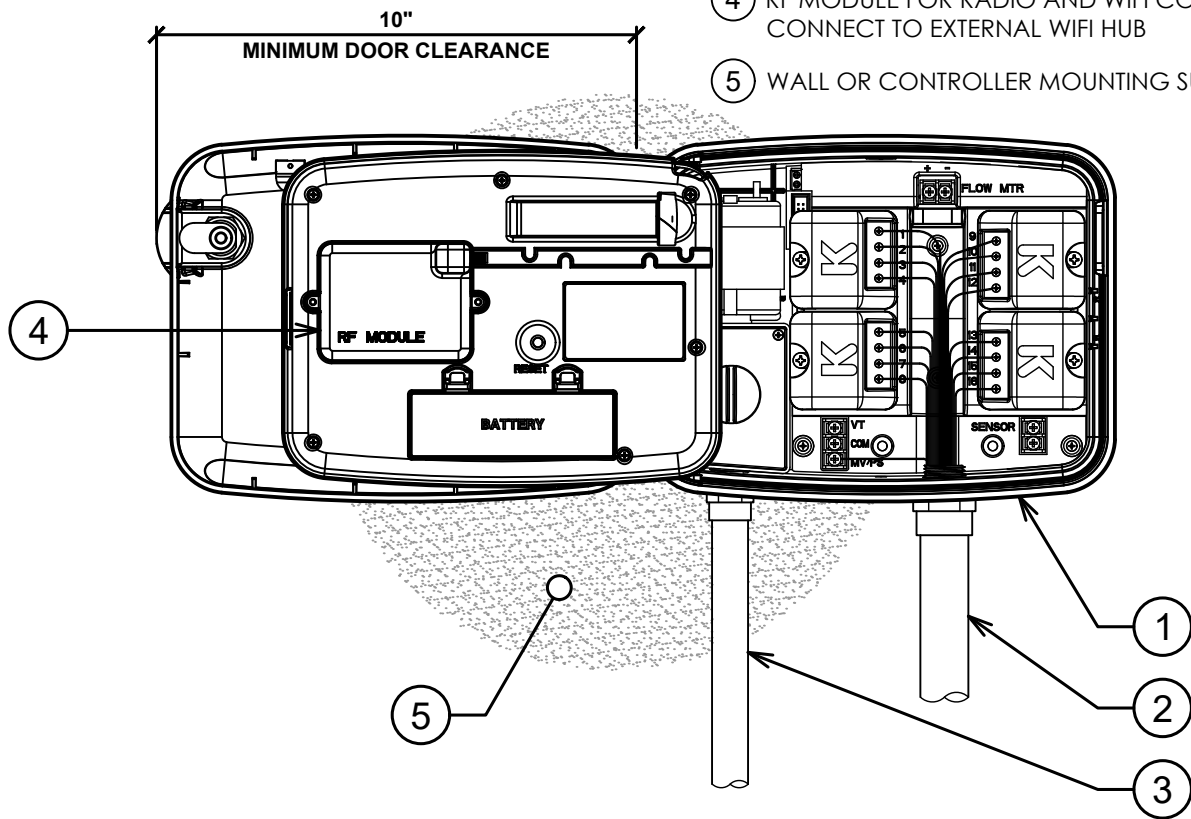

- ① K-RAIN PRO EX 2.0 WIFI MODEL 3202-WIFI-KIT: PRO EX 2.0 WIFI ENABLED MODULAR OUTDOOR IRRIGATION CONTROLLER WITH 115 VAC INTERNAL TRANSFORMER
- ② IRRIGATION CONTROL WIRE INSTALLED IN CONDUIT: SIZE AND TYPE PER LOCAL CODES
- ③ ELECTRICAL POWER SUPPLY INSTALLED IN CONDUIT: SIZE AND TYPE PER LOCAL CODES
- ④ RF MODULE FOR RADIO AND WIFI CONTROL: CONNECT TO EXTERNAL WIFI HUB
- ⑤ WALL OR CONTROLLER MOUNTING SURFACE

- ① K-RAIN PRO EX 2.0 WIFI MODEL 3202ID-WIFI-KIT: PRO EX 2.0 WIFI ENABLED MODULAR INDOOR IRRIGATION CONTROLLER WITH 110 VAC PLUG PACK TRANSFORMER
- ② IRRIGATION CONTROL WIRE INSTALLED IN CONDUIT: SIZE AND TYPE PER LOCAL CODES
- ③ ELECTRICAL POWER SUPPLY: EXTERNAL PLUG-IN TRANSFORMER
- ④ RF MODULE FOR RADIO AND WIFI CONTROL: CONNECT TO EXTERNAL WIFI HUB
- ⑤ WALL OR CONTROLLER MOUNTING SURFACE

- ① K-RAIN PRO EX 2.0 WIFI MODEL 3202-220-WIFI-KIT: PRO EX 2.0 WIFI ENABLED MODULAR OUTDOOR IRRIGATION CONTROLLER WITH 220 VAC INTERNAL TRANSFORMER
- ② IRRIGATION CONTROL WIRE INSTALLED IN CONDUIT: SIZE AND TYPE PER LOCAL CODES
- ③ ELECTRICAL POWER SUPPLY INSTALLED IN CONDUIT: SIZE AND TYPE PER LOCAL CODES
- ④ RF MODULE FOR RADIO AND WIFI CONTROL: CONNECT TO EXTERNAL WIFI HUB
- ⑤ WALL OR CONTROLLER MOUNTING SURFACE

- ① K-RAIN PRO EX 2.0 WIFI MODEL 3202ID-220-WIFI-KIT: PRO EX 2.0 WIFI ENABLED MODULAR INDOOR IRRIGATION CONTROLLER WITH 220 VAC PLUG PACK TRANSFORMER.
- ② IRRIGATION CONTROL WIRE INSTALLED IN CONDUIT: SIZE AND TYPE PER LOCAL CODES
- ③ ELECTRICAL POWER SUPPLY: EXTERNAL PLUG-IN TRANSFORMER
- ④ RF MODULE FOR RADIO AND WIFI CONTROL: CONNECT TO EXTERNAL WIFI HUB
- ⑤ WALL OR CONTROLLER MOUNTING SURFACE